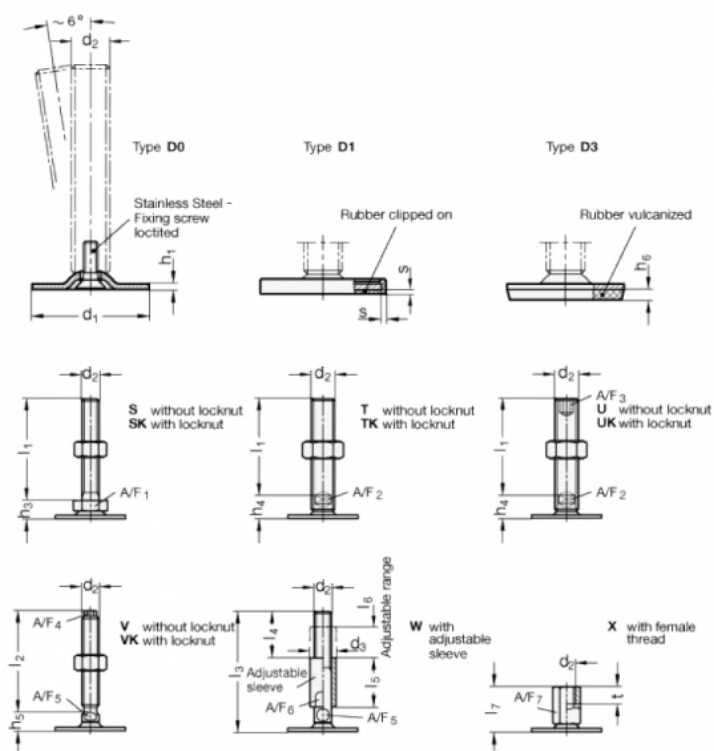

Article number: 204180M1675D1V

Description: E+G levelling foot

GN 41-80-M16-75-D1-V

Note: V Without nut, External hexagon at the top, Wrench flat at the bottom

Measures

$$A/F4 = 10$$

$$s = 2$$

$$A/F5 = 12$$

$$d1 = 80$$

$$d2 = M16$$

$$h1 = 3$$

$$h5 = 15$$

$$h6 =$$

$$h2 = 75$$